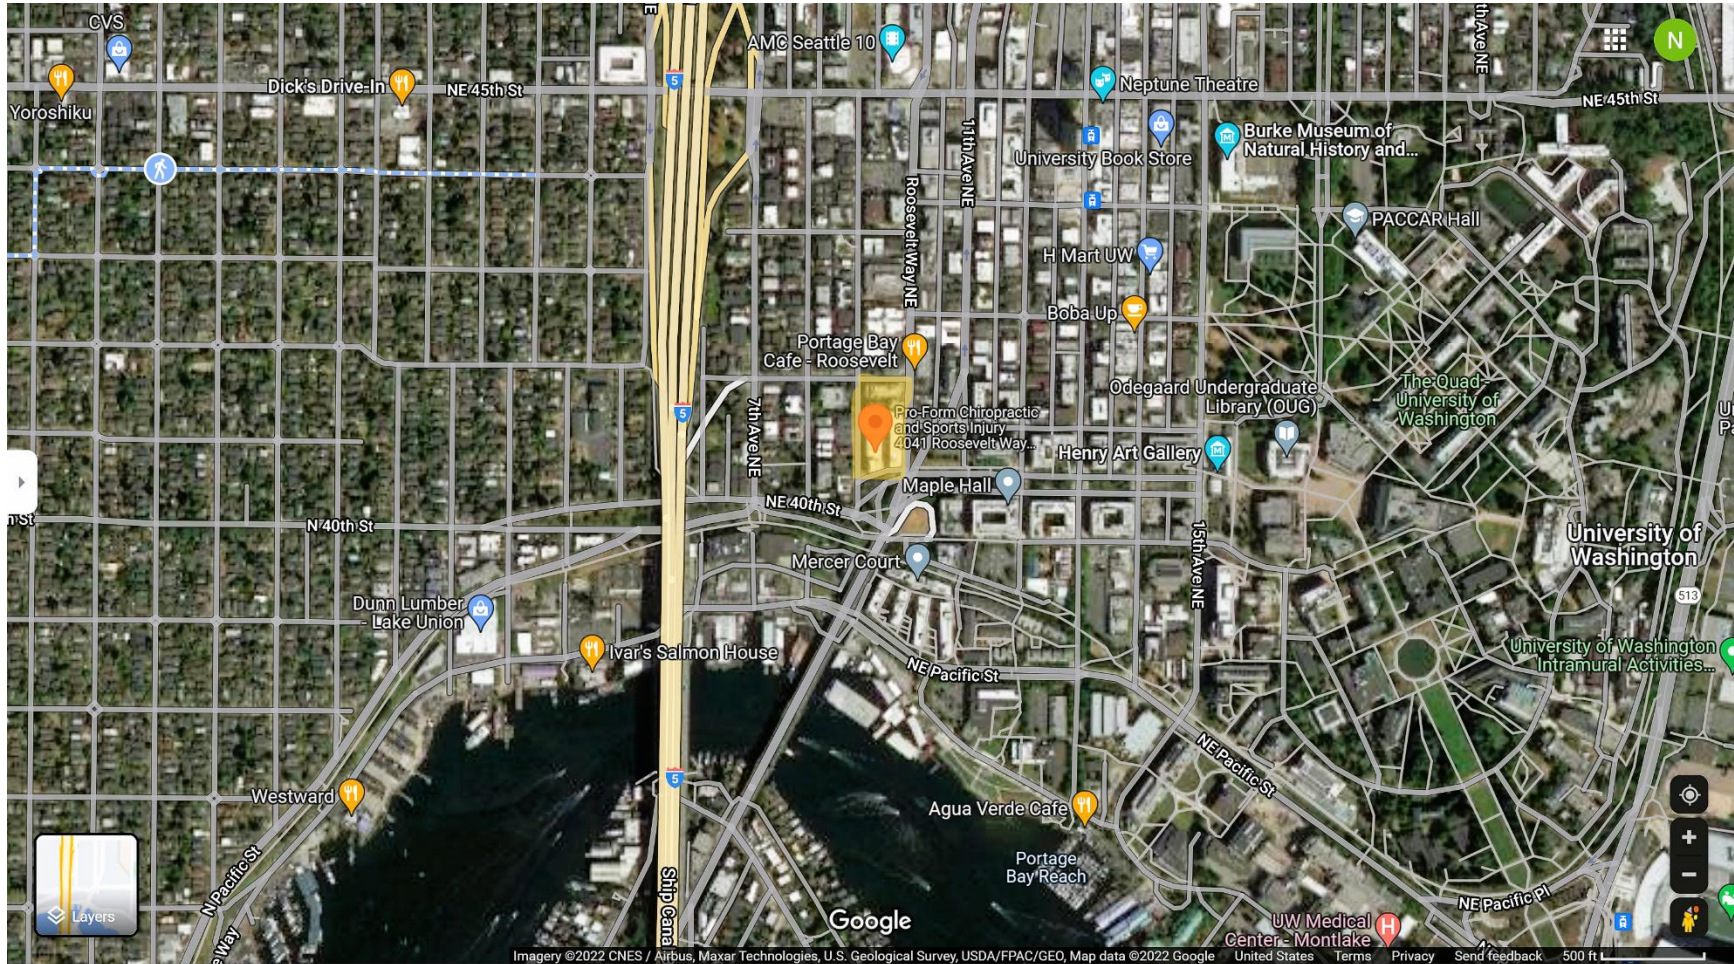

Parking & Directions

# 4041 Roosevelt Way NE, Suite 101, Seattle, WA 98105

Heading south on Roosevelt Way NE turn right onto NE Campus Pkwy at the “Retail Parking” sign.

You will pass the building's main entrance and take a right onto 9<sup>th</sup> Ave NE following the "Retail Parking" sign.

The retail parking garage will be on the right. The gate will be open during business hours. If the gate is closed use the callbox to search and call "PETRINI" to be buzzed in.

Once parked in any of the reserved spots (**GREEN** and complimentary EV charging **BLUE**), there is a designated door located in the right corner of the garage for the retail spaces. Take a right through the door and the office entrance will be on the left.

Streetside Entrance