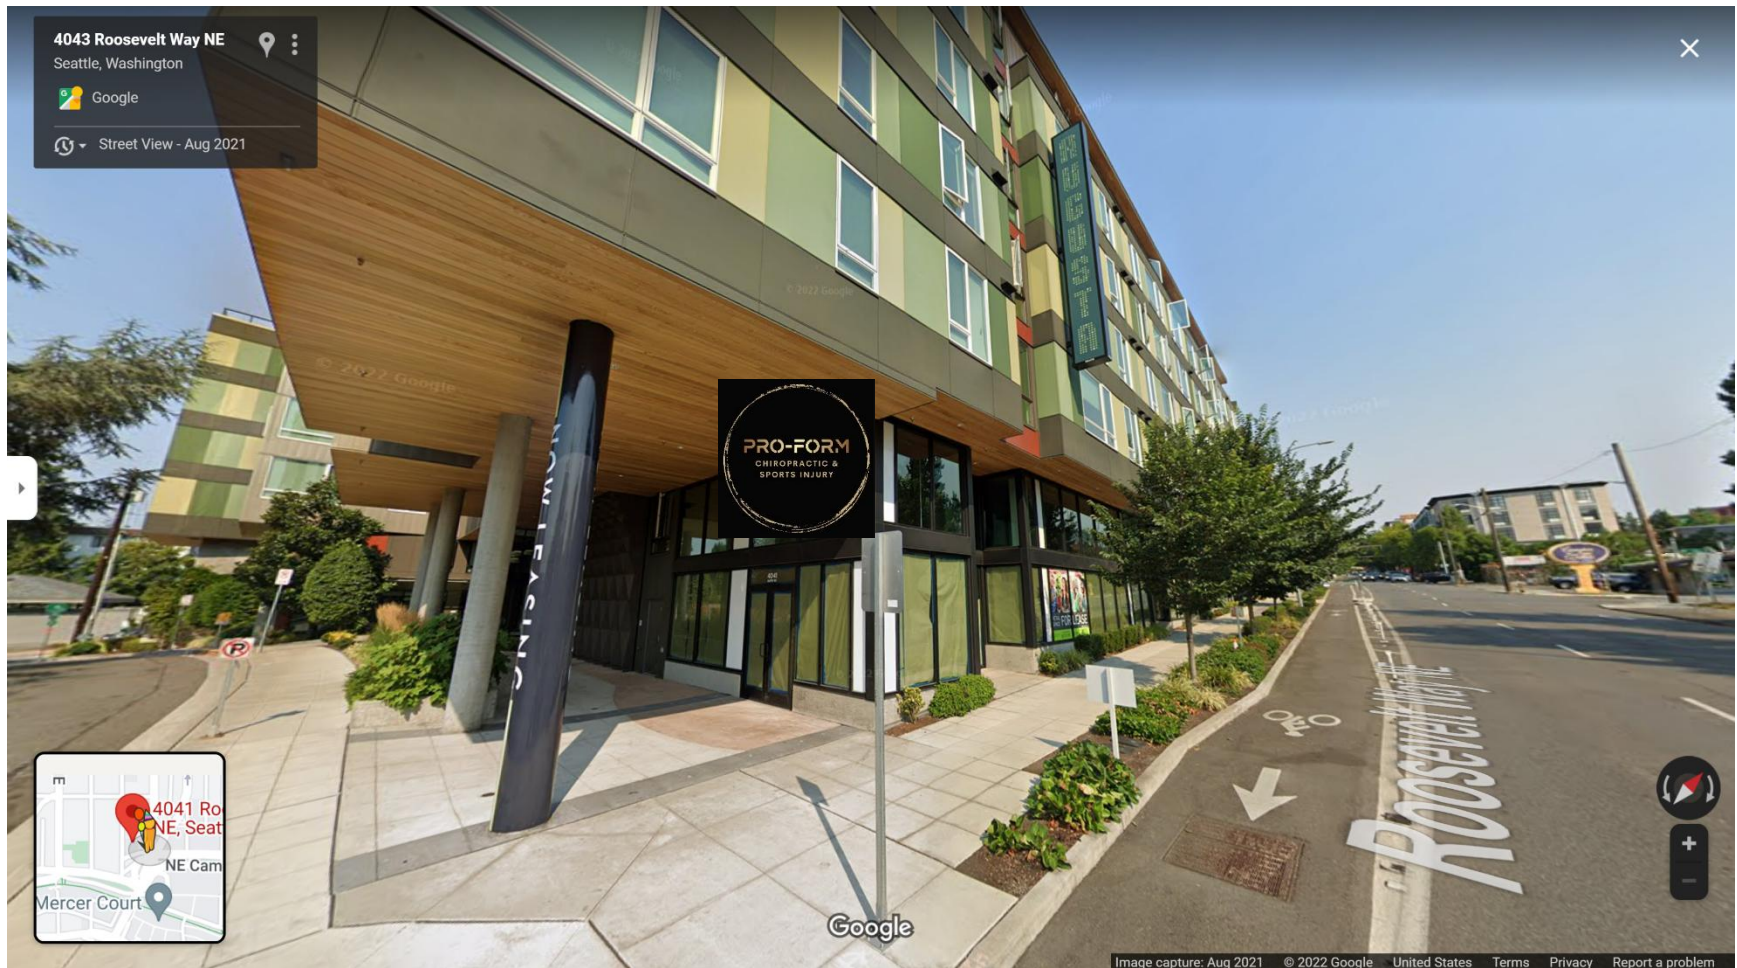

Parking & Directions

# 4041 Roosevelt Way NE, Suite 101, Seattle, WA 98105

Heading south on Roosevelt Way NE turn right onto NE Campus Pkwy at the “Retail Parking” sign.

You will pass the building's main entrance and take a right onto 9<sup>th</sup> Ave NE following the "Retail Parking" sign.

The retail parking garage will be on the right. The gate will be open during business hours. If the gate is closed use the callbox to search and call "PETRINI" to be buzzed in.

Once parked in any of the reserved spots (**GREEN** and complimentary EV charging **BLUE**), there is a designated door located in the right corner of the garage for the retail spaces. Take a right through the door and the office entrance will be on the left.

Streetside Entrance