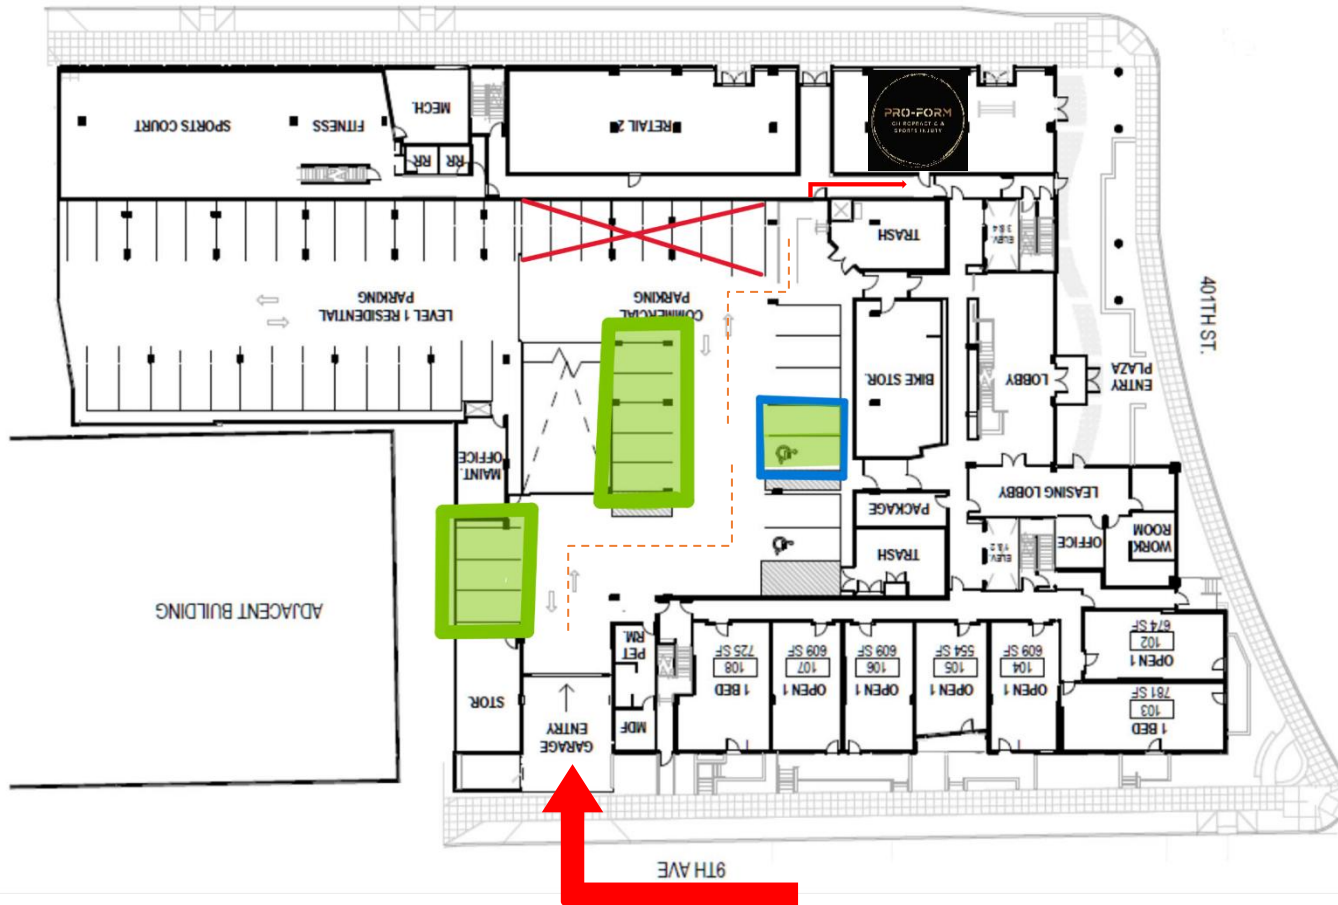

# 4041 Roosevelt Way NE, Suite 101, Seattle, WA 98105

Heading south on Roosevelt Way NE turn right onto NE Campus Pkwy at the “Retail Parking” sign.

You will pass the building's main entrance and take a right onto 9<sup>th</sup> Ave NE following the "Retail Parking" sign.

The retail parking garage will be on the right. The gate will be open during business hours. If the gate is closed use the callbox to search and call "PETRINI" to be buzzed in.

Once parked in any of the reserved spots (**GREEN** and complimentary EV charging **BLUE**), there is a designated door located in the right corner of the garage for the retail spaces. Take a right through the door and the office entrance will be on the left.

Streetside Entrance