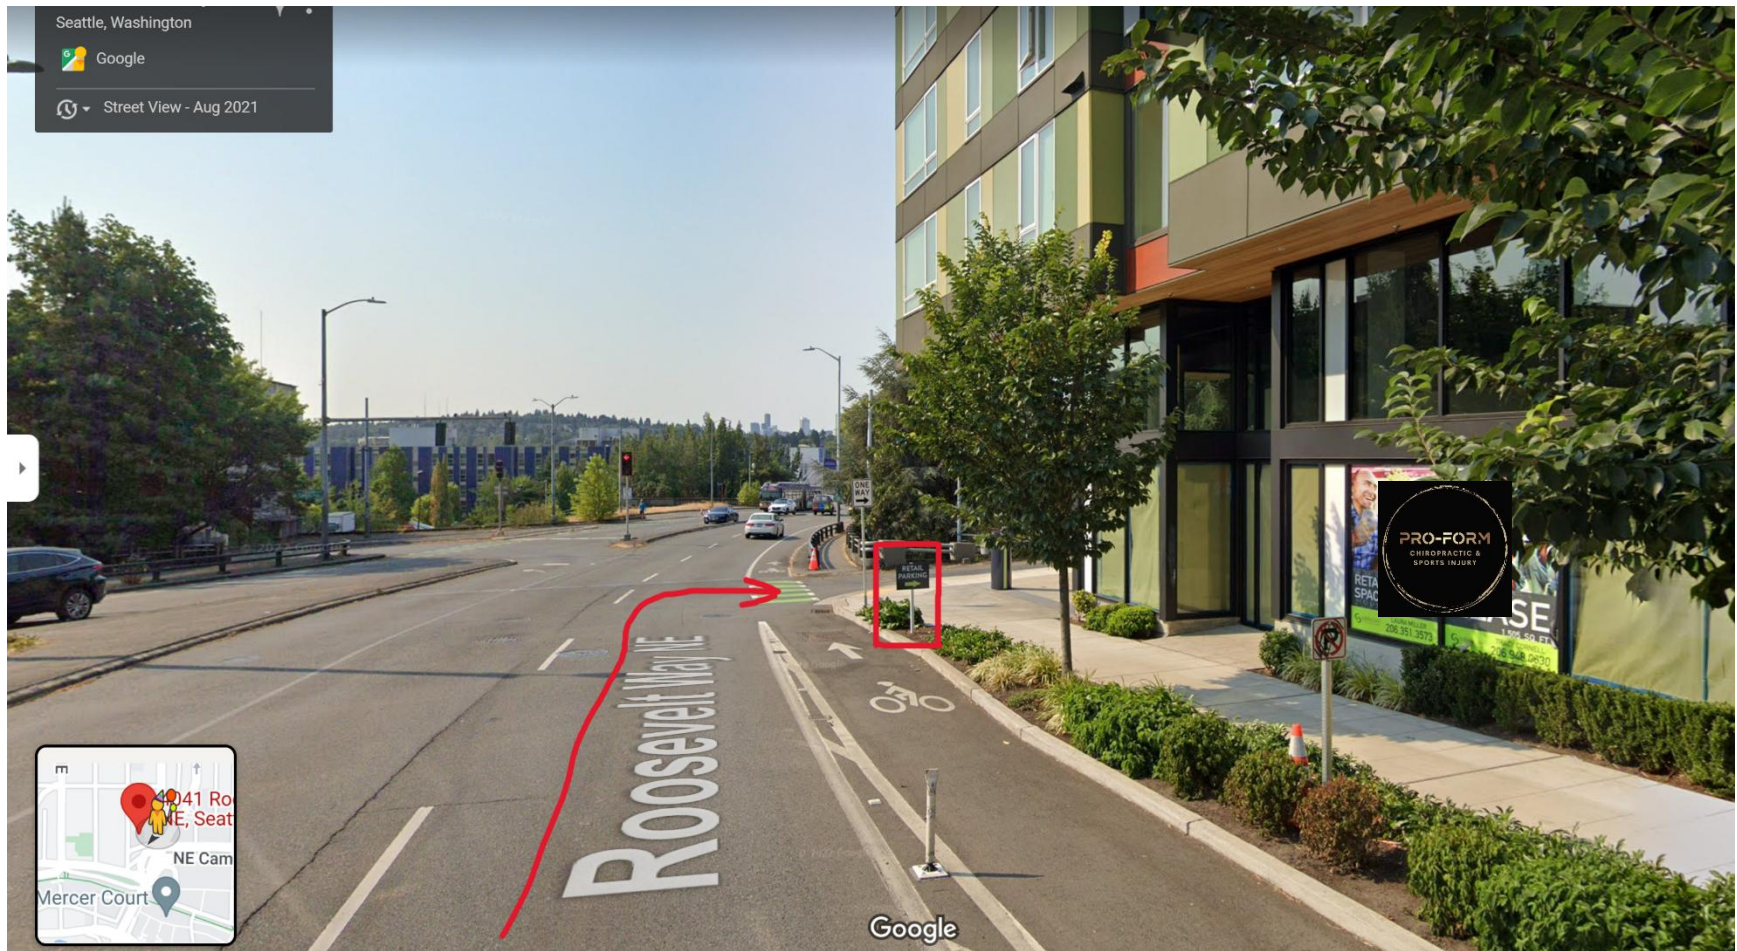

Parking & Directions

# 4041 Roosevelt Way NE, Suite 101, Seattle, WA 98105

Heading south on Roosevelt Way NE turn right onto NE Campus Pkwy at the “Retail Parking” sign.

You will pass the building's main entrance and take a right onto 9<sup>th</sup> Ave NE following the "Retail Parking" sign.

The retail parking garage will be on the right. The gate will be open during business hours. If the gate is closed use the callbox to search and call "PETRINI" to be buzzed in.

Once parked in any of the reserved spots (**GREEN** and complimentary EV charging **BLUE**), there is a designated door located in the right corner of the garage for the retail spaces. Take a right through the door and the office entrance will be on the left.

Streetside Entrance